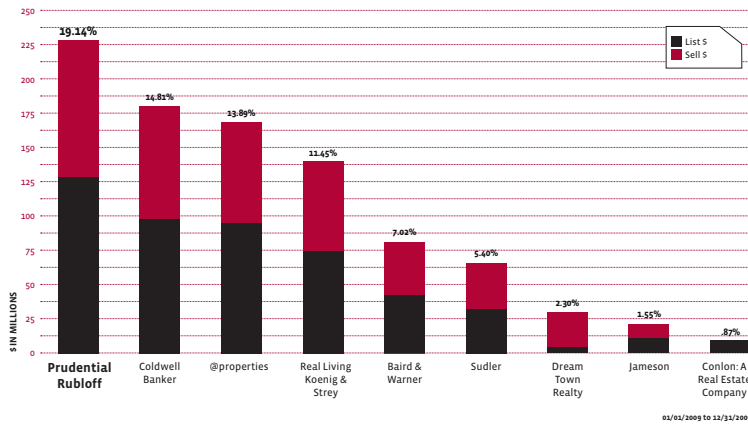

CHICAGO'S MARKET SHARE LEADER

#1 CHICAGO Highest Average Sales Price

#1 LAKEVIEW Most Closed Units

#1 LINCOLN PARK, 60614 Market Share

#1 LAKEVIEW Greatest Percentage Increase in Closed Volume