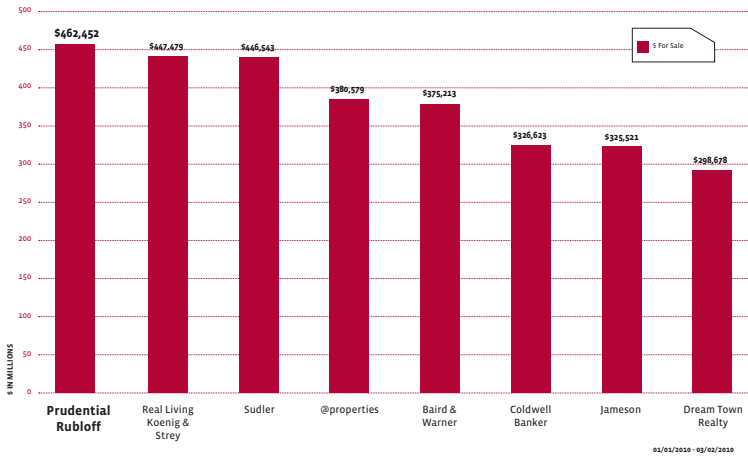

CHICAGO'S MARKET SHARE LEADER

#1 CHICAGO Highest Average Sales Price

#1 LAKEVIEW Most Closed Units

#1 LINCOLN PARK, 60614 Market Share

#1 LAKEVIEW Greatest Percentage Increase in Closed Volume