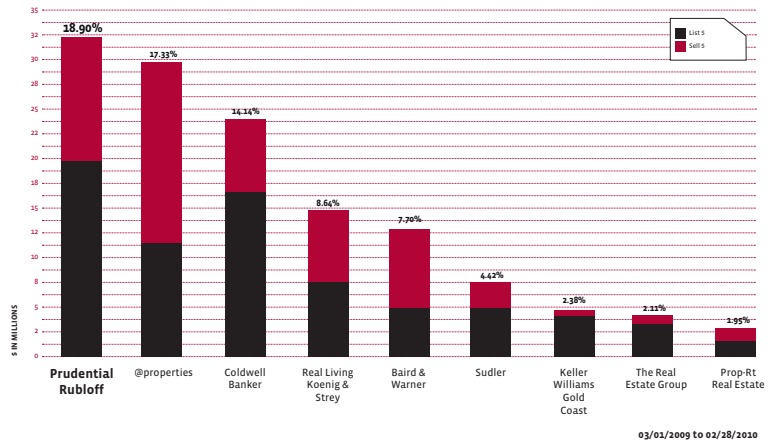

CHICAGO'S MARKET SHARE LEADER

#1 CHICAGO Highest Average Sales Price

#1 LAKEVIEW Most Closed Units

#1 LINCOLN PARK, 60614 Market Share

#1 LAKEVIEW Greatest Percentage Increase in Closed Volume