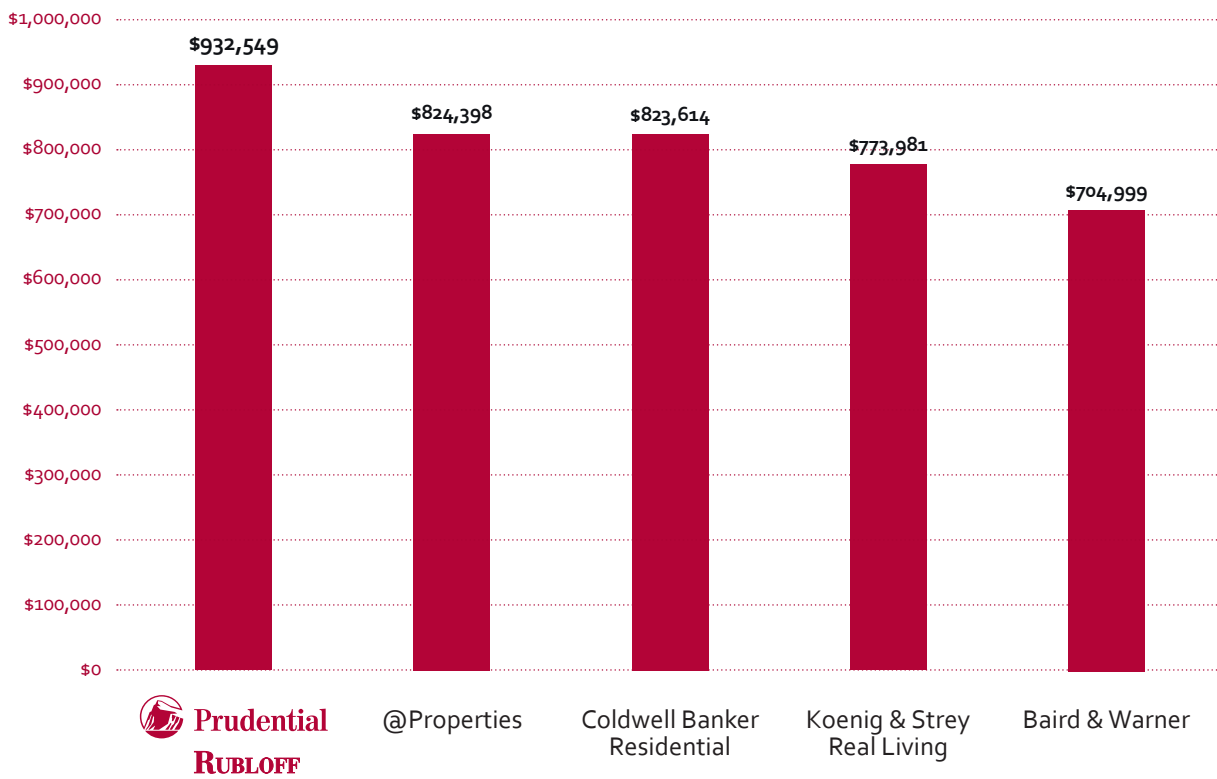

#1 LUXURY BROKER IN WILMETTE

Highest Average Sale Price of Single Family Homes in Wilmette

Wilmette, Detached, for firms with 25+ transactions, 1/1/10-12/7/10

Information based on data obtained from the Midwest Real Estate Data, LLC, calculated using list-side and sell-side data. This may result in the double-counting of some properties due to double-ended brokerage transactions. Information deemed reliable, but not guaranteed.