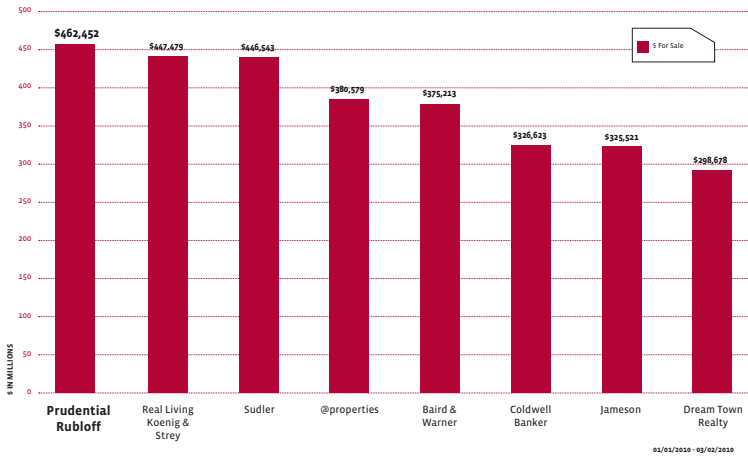

# CHICAGO'S MARKET SHARE LEADER

#1 CHICAGO Highest Average Sales Price

#1 LAKEVIEW Most Closed Units

#1 LINCOLN PARK, 60614 Market Share

#1 LAKEVIEW Greatest Percentage Increase in Closed Volume