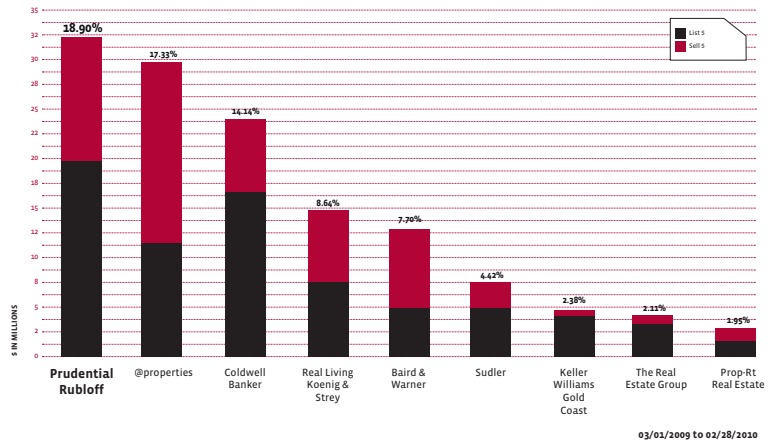

# CHICAGO'S MARKET SHARE LEADER

#1 CHICAGO Highest Average Sales Price

#1 LAKEVIEW Most Closed Units

#1 LINCOLN PARK, 60614 Market Share

#1 LAKEVIEW Greatest Percentage Increase in Closed Volume