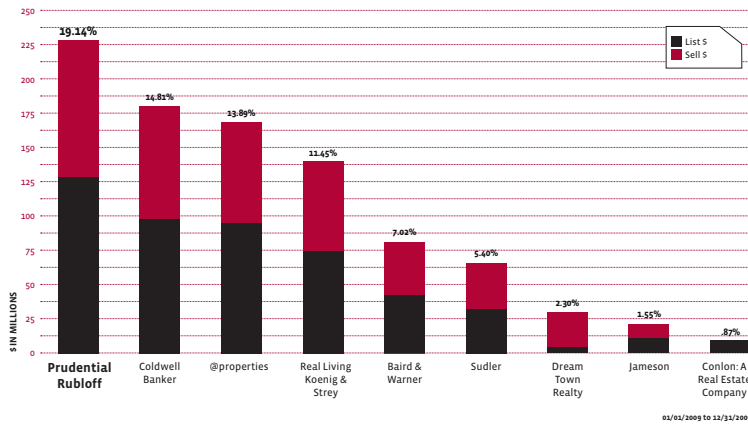

# CHICAGO'S MARKET SHARE LEADER

#1 CHICAGO Highest Average Sales Price

#1 LAKEVIEW Most Closed Units

#1 LINCOLN PARK, 60614 Market Share

#1 LAKEVIEW Greatest Percentage Increase in Closed Volume