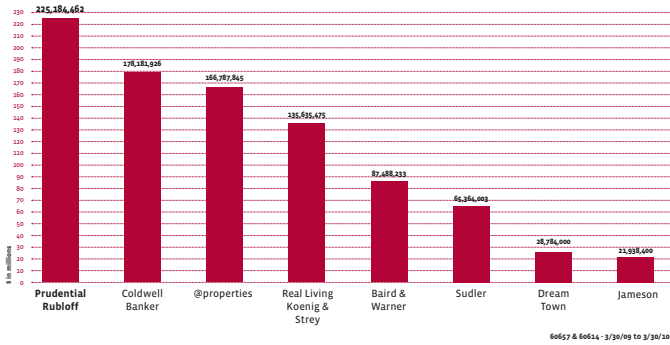

# GOLD COAST AND LINCOLN PARK MARKET LEADER

#1 LINCOLN PARK Highest Volume Closed

#1 60614 Greatest Percentage Increase in Closed Volume

#1 GOLD COAST, STREETERVILLE, RIVER NORTH Closed Volume