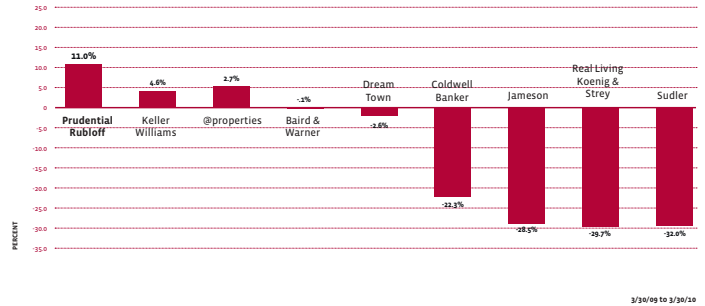

# GOLD COAST AND LINCOLN PARK MARKET LEADER

#1 LINCOLN PARK Highest Volume Closed

#1 60614 Greatest Percentage Increase in Closed Volume

#1 GOLD COAST, STREETERVILLE, RIVER NORTH Closed Volume