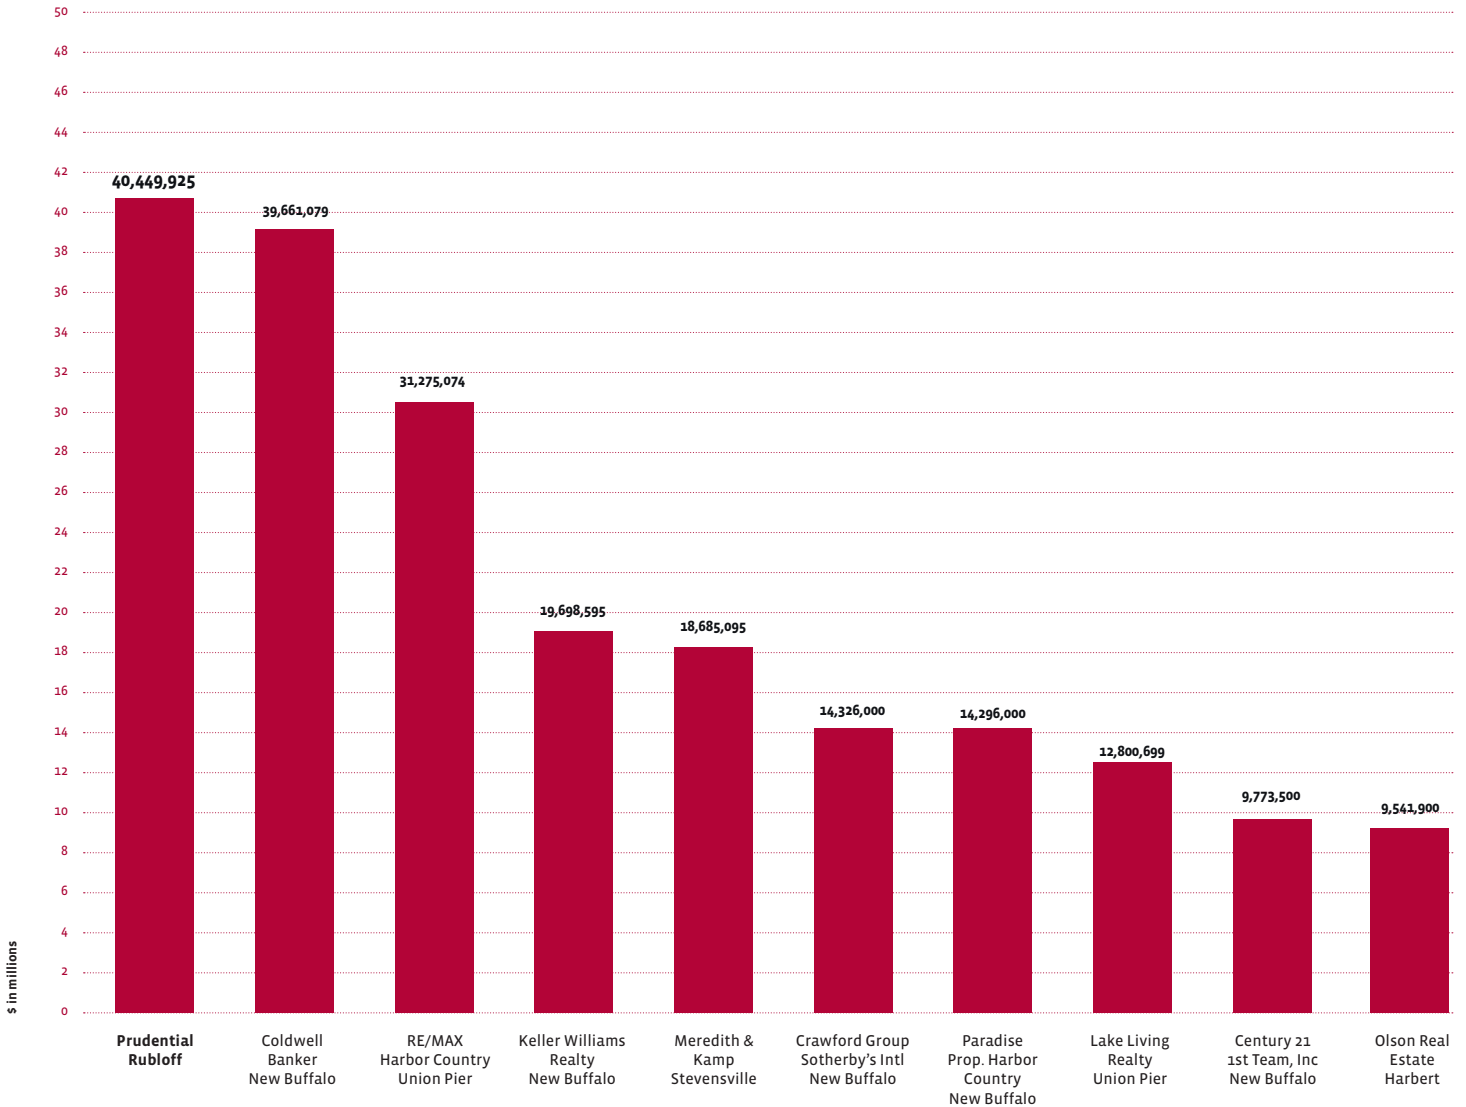

HARBOR COUNTRY MARKET SHARE LEADER

#1 MARKET SHARE OFFICE | Total Closed Volume

01/01/2009 vs 12/31/2009

#1 in Closed Volume and Market Share in the South and West Michigan Regional Information Center (SWMRIC) MLS.